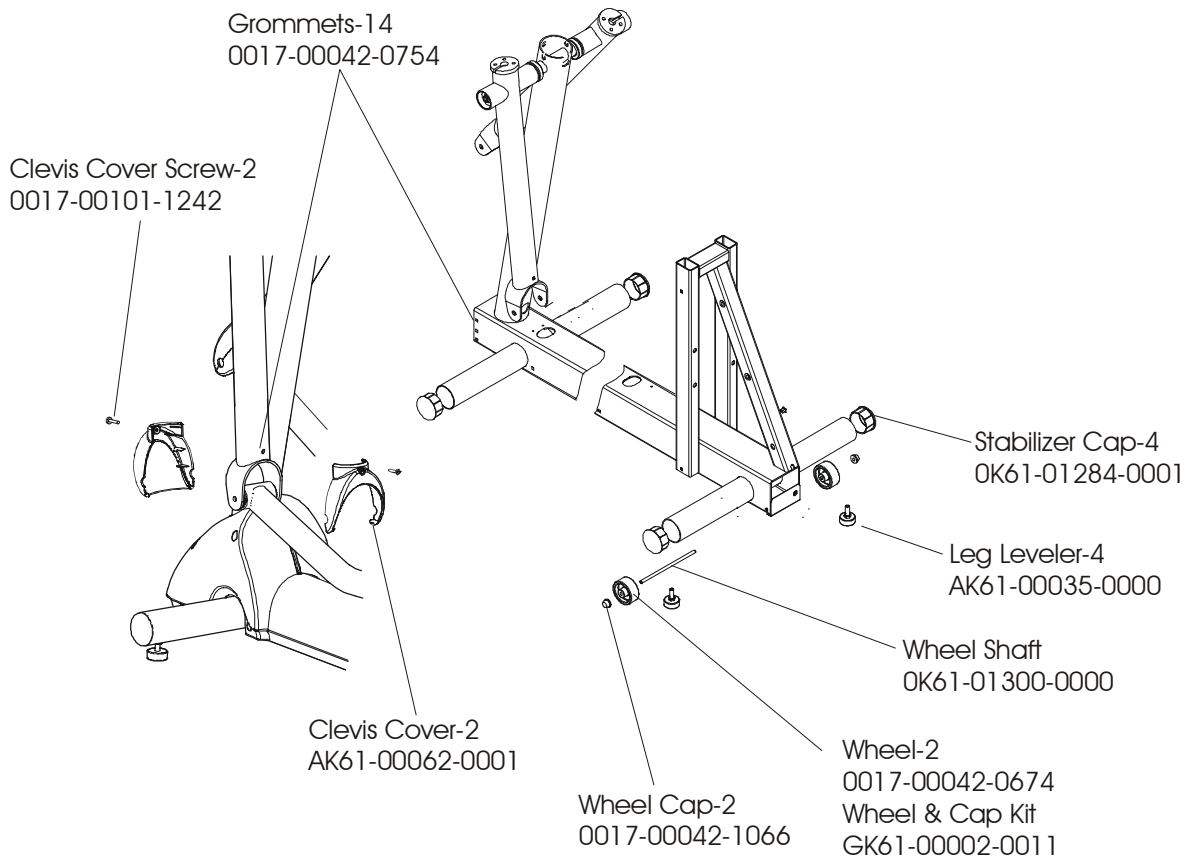

**91XW CROSS-TRAINER  
ROLLER ASSEMBLY**

**91XW-0XXX-01  
S/N XTG100000 and UP**

**91XW CROSS-TRAINER**

**91XW-0XXX-01**

**CRANKSHAFT ASSEMBLY – AK61-00157-0002**

**S/N XTG100000 and UP**

DRIVE LINKAGE ASSEMBLY

S/N XTG10000 and UP

**91XW CROSS-TRAINER**

**91XW-0XXX-01**

**ANTI LIFT BRACKET & OUTER PEDAL COVERS**

**S/N XTG10000 and UP**

CLEVIS & FRONT FRAME COVERS

S/N XTG10000 and UP

PEDAL LEVER ASSEMBLY